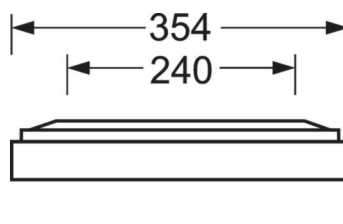

LIGHTING TECHNOLOGY

Placement	LED, Colour rendering/Light colour CRI $\geq 80 / 4000\text{K}$
Colour tolerance (MacAdam)	3SDCM
Photobiological safety (Luminaire)	RG0
Nominal luminous flux/switching steps (EDM)	5300lm/37W, 4600lm/32W, 3900lm/26W, 3100lm/21W
LED service life	100000h L80/B10 (Tq 25°C), 50000h L90/B50 (Tq 25°C)
Luminaire luminous efficiency	151lm/W-141lm/W
UGR lat./long.	18.5 / 18.7 (37W)

MECHANICS

Housing colour	silver grey/white aluminium RAL 9006
Dimensions (LxWxH/DxH)	1248mm x 354mm x 62mm
Weight (net)	6.12kg
Cable entry KE (X/Y)	0mm/0mm
Type of installation	Ceiling-mounted single installation, Ceiling-mounted trunking installation

Dimensions

L	1248 mm	Length
B	354 mm	Width
H	62 mm	Height
A1	1000 mm	Mounting distance single mounting
A3	248 mm	Mounting distance between luminaires in a light run arrangement
A4	240 mm	Mounting distance (width)
X	0 mm	Distance cable infeed to the center of the luminaire on the X-axis
Y	0 mm	Distance cable infeed to the center of the luminaire on the Y-axis