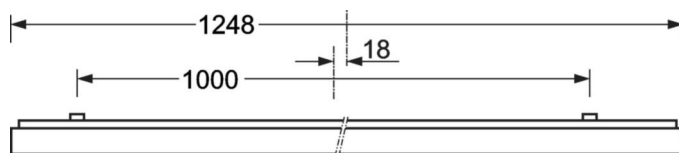

Surface-mounted luminaire - Micro-prismatic diffuser - direct distribution

Steel sheet enclosure, powder-coated rectangular cross-section, integrated Quicklock quick-mount bracket system with catch hook and safety rope for simple and quick mounting; Housing colour silver grey/white aluminium RAL 9006; Micro prism pane in "multilayer" technology, Light distribution direct distribution by means of Micro-prismatic diffuser of PMMA, Homogeneous light distribution; glare reduction through micro prism pane with special "multilayer" technology and optimised light deflecting foil. Suitable for VDU workstations, $65^\circ < 3000 \text{ cd/m}^2$ omnidirectional glare reduction in accordance with current DIN-EN 12464-1 standard, UGR (4H/8H) 18.7. Easy installation of the connection, directly on the top of the luminaire with a terminal cover cap; the ETM levels can easily be adjusted from the upper side of the luminaire. Electrical connection via 3-pole connection terminal with plug-in contacts.. If required, an AVA-MH universal mounting aid is available as an accessory. Surface-mounted luminaire for ceiling installation;

MECHANICS

Housing colour	silver grey/white aluminium RAL 9006
Dimensions (LxWxH/DxH)	1248mm x 354mm x 62mm
Weight (net)	6.12kg
Cable entry KE (X/Y)	0mm/0mm
Type of installation	Ceiling-mounted single installation, Ceiling-mounted trunking installation

Dimensions

L	1248 mm	Length
B	354 mm	Width
H	62 mm	Height
A1	1000 mm	Mounting distance single mounting
A3	248 mm	Mounting distance between luminaires in a light run arrangement
A4	240 mm	Mounting distance (width)
X	0 mm	Distance cable infeed to the center of the luminaire on the X-axis
Y	0 mm	Distance cable infeed to the center of the luminaire on the Y-axis