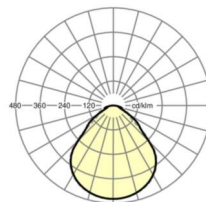

CHARACTERISTICS

Order number	65714024175
EAN number	4020863479191
Commodity code	94051190
Certification mark	IP 20, Protection class I, VDU $65^\circ < 3000$, ENEC10 VDE, F, Indoor, CE
Impact resistance (IK rating)	IK03
Ambient temperatur	ta 25°C
Warranty period	5 years
State funding programs	BEG - Federal funding for efficient buildings (valid only for Germany)

ELECTRICAL ENGINEERING

Controller	Electronic multi-lumen driver, 4-steps (1 pcs.)
System output	37W-21W
Mains voltage	230V/50Hz
Circuit breakers (inrush current)	22 pieces/B10, 34 pieces/B16, 33 pieces/C10, 54 pieces/C16
Energy efficiency class/light source	C

LIGHTING TECHNOLOGY

Placement	LED, Colour rendering/Light colour CRI $\geq 80 / 4000\text{K}$
Colour tolerance (MacAdam)	3SDCM
Photobiological safety (Luminaire)	RG0
Nominal luminous flux/switching steps (EDM)	5300lm/37W, 4600lm/32W, 3900lm/26W, 3100lm/21W
LED service life	100000h L80/B10 (Tq 25°C), 50000h L90/B50 (Tq 25°C)
Luminaire luminous efficiency	151lm/W-141lm/W
UGR lat./long.	18.5 / 18.7 (37W)

MECHANICS

Housing colour	silver grey/white aluminium RAL 9006
Dimensions (LxWxH/DxH)	1248mm x 354mm x 62mm
Weight (net)	6.12kg
Cable entry KE (X/Y)	0mm/0mm
Type of installation	Ceiling-mounted single installation, Ceiling-mounted trunking installation

DEEP-LINK

<https://www.regiolum.de/en/article/65714024175>